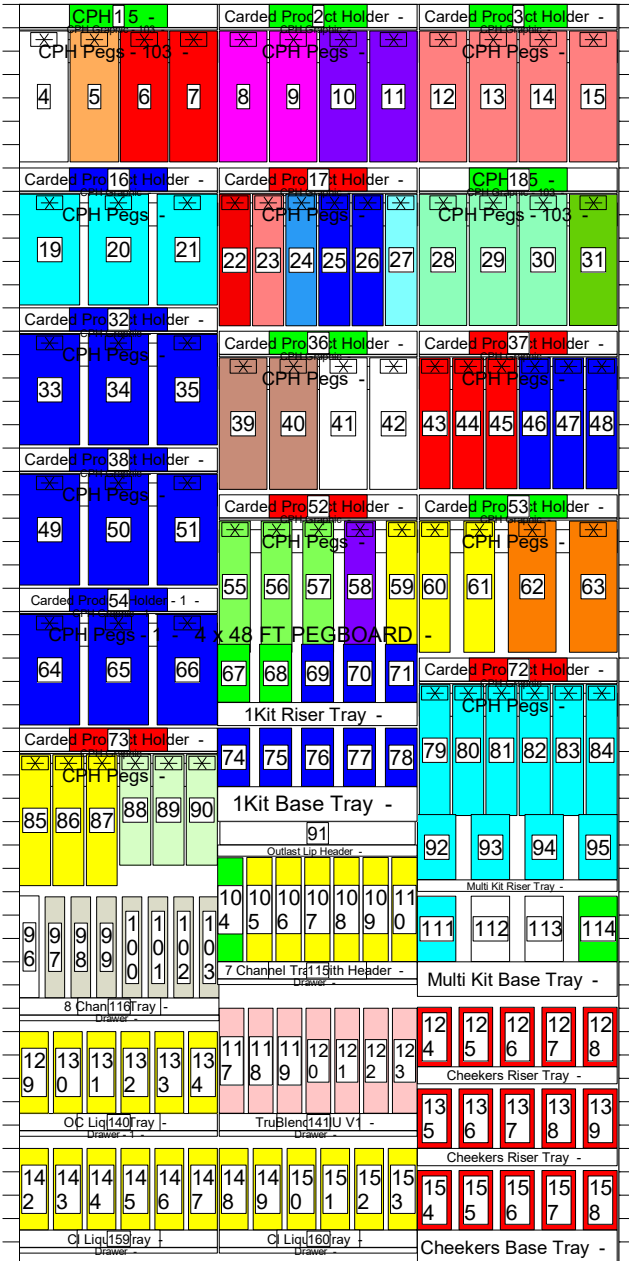

POSITION REPORT

Wall Strategy & Logistics 8/14/2018

CU000003X054A00NPEP60

Location ID	Assembly	UPC	ID	Description	Boutique	Facings
128	Cheekers 3 - 1	6197205352	80266004	CG Cheekers Blush 110 Classic Pink Unc	Cheekers Blush	1
135	Cheekers 3 - 1	6197205354	80266006	CG Cheekers Blush 120 Soft Sable Unc	Cheekers Blush	1
136	Cheekers 3 - 1	6197210400	80266010	CG Cheekers Blush 130 IcedCappucino Unc	Cheekers Blush	1
137	Cheekers 3 - 1	6197205372	80266018	CG Cheekers Blush 140 PlumbyGlow Unc	Cheekers Blush	1
138	Cheekers 3 - 1	6197200060	80266020	CG Cheekers Blush 145 RockNRose Unc	Cheekers Blush	1
139	Cheekers 3 - 1	2270006651	80266021	CG Cheekers Blush 148 Natural Rose Unc	Cheekers Blush	1
154	Cheekers 3 - 1	6197210420	80266022	CG Cheekers Blush 150 PrettyPeach Unc	Cheekers Blush	1
155	Cheekers 3 - 1	2270006652	80266023	CG Cheekers Blush 154 Deep Plum Unc	Cheekers Blush	1
156	Cheekers 3 - 1	6197200011	80266029	CG Cheekers Blush 180 Brick Rose Unc	Cheekers Blush	1
157	Cheekers 3 - 1	6197200236	80266031	CG Cheekers Blush 183 NatTwinkle Unc	Cheekers Blush	1
158	Cheekers 3 - 1	6197205374	80266032	CG Cheekers Blush 185 True Plum Unc	Cheekers Blush	1

Loc ID	OC Liquid 2 - 2	UPC	ID	Description	Boutique	Facings
129	OC Liquid 2 - 2	0810000398	80283465	CG Clean Matte LMU 505 Ivory	Clean Matte Liquid	1
130	OC Liquid 2 - 2	0810000399	80283466	CG Clean Matte LMU 510 Classclvory	Clean Matte Liquid	1
131	OC Liquid 2 - 2	0810000400	80283467	CG Clean Matte LMU 520 CreamyNatri	Clean Matte Liquid	1
132	OC Liquid 2 - 2	0810000401	80283468	CG Clean Matte LMU 525 BuffBeige	Clean Matte Liquid	1
133	OC Liquid 2 - 2	0810000404	80283471	CG Clean Matte LMU 540 NatriBeige	Clean Matte Liquid	1
134	OC Liquid 2 - 2	0810000408	80283475	CG Clean Matte LMU 560 ClassTan	Clean Matte Liquid	1

Loc ID	CI Liquid 4 - 2	UPC	ID	Description	Boutique	Facings
142	CI Liquid 4 - 2	0810000410	80275955	CG Clean LMU 105 Ivory Unc	Clean Liquid	1
143	CI Liquid 4 - 2	0810000411	80275957	CG Clean LMU 110 Classic Ivory Unc	Clean Liquid	1
144	CI Liquid 4 - 2	0810000412	80275958	CG Clean LMU 120 Creamy Natri Unc	Clean Liquid	1
145	CI Liquid 4 - 2	0810000413	80275959	CG Clean LMU 125 Buff Beige Unc	Clean Liquid	1
146	CI Liquid 4 - 2	0810000414	80275960	CG Clean LMU 130 ClassicBeige Unc	Clean Liquid	1
147	CI Liquid 4 - 2	0810000415	80275961	CG Clean LMU 135 Medium Light Unc	Clean Liquid	1

Loc ID	CI Liquid 4 - 3	UPC	ID	Description	Boutique	Facings
148	CI Liquid 4 - 3	0810000416	80275962	CG Clean LMU 140 Natri Beige Unc	Clean Liquid	1
149	CI Liquid 4 - 3	0810000417	80275963	CG Clean LMU 145 Warm Beige Unc	Clean Liquid	1
150	CI Liquid 4 - 3	0810000418	80275964	CG Clean LMU 150 Creamy Beige Unc	Clean Liquid	1
151	CI Liquid 4 - 3	0810000419	80275965	CG Clean LMU 155 Soft Honey Unc	Clean Liquid	1
152	CI Liquid 4 - 3	0810000420	80275966	CG Clean LMU 160 Classic Tan Unc	Clean Liquid	1
153	CI Liquid 4 - 3	0810000421	80275967	CG Clean LMU 165 Tawny Unc	Clean Liquid	1